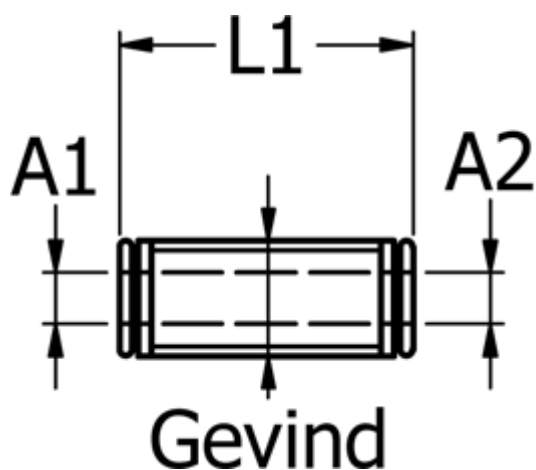

Article number: 586747008

Description: Metal fitting 747.008 - Ø8/Ø8  
Push-in straight connector

## Measures

Ext. hose diameter  $A1 = 8$

Ext. hose diameter  $A2 = 8$

$L1 = 35.7$

Thread = M15x1